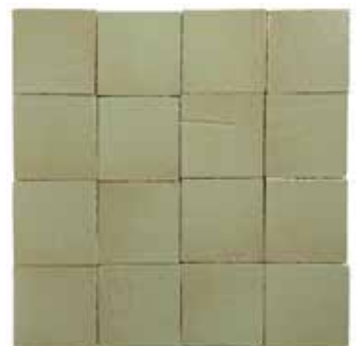

METOLIUS RIDGE COLLECTION GLAZE COLORS

ARTO's new **Metolius Ridge Collection** features a new glaze color palette inspired by natural minerals and gemstones on a *new* 1/2" thick blonde bisque body. The **Metolius Ridge Glaze Palette** highlights the imperfections and movement of the hand crafted rustic Tierra Madre texture. These glazes have a high variation (V3) which adds to their unique rustic appeal.

Quartz - Tierra Madre V3

Topaz - Tierra Madre V3

Jade - Tierra Madre V3

Star Sapphire - Tierra Madre V3

Iron Ore - Tierra Madre V3

Onyx - Tierra Madre V3

Calcite - Tierra Madre V3

Ruby - Tierra Madre V3

Cinnabar - Tierra Madre V3

Mushroom - Tierra Madre V3

Opal - Tierra Madre V3

Sulfur - Tierra Madre V3

Emerald - Tierra Madre V3

Moss - Tierra Madre V3

Tahitian Pearl - Tierra Madre V3

TIERRA MADRE TEXTURE, SHAPES, SIZES AND TRIM

Tierra Madre Texture - Tierra Madre translates to “Mother Earth.” This texture pays homage to the majestic natural beauty of California as well as the rest of our planet. Our Tierra Madre texture is achieved by glazing the “back side” of the tile. This texture highlights the natural beauty of our blonde bisque by highlighting its imperfections. Tierra Madre offers a higher color and surface variation as well as irregular edges that make each tile one of a kind.