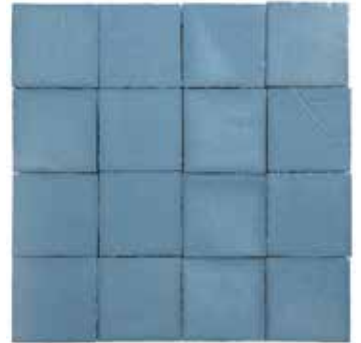

METOLIUS RIDGE COLLECTION GLAZE COLORS

ARTO's new **Metolius Ridge Collection** features a new glaze color palette inspired by natural minerals and gemstones on a *new* 1/2" thick blonde bisque body. The **Metolius Ridge Glaze Palette** highlights the imperfections and movement of the hand crafted rustic Tierra Madre texture. These glazes have a high variation (V3) which adds to their unique rustic appeal.

Quartz - Tierra Madre V3

Topaz - Tierra Madre V3

Jade - Tierra Madre V3

Star Sapphire - Tierra Madre V3

Iron Ore - Tierra Madre V3

Onyx - Tierra Madre V3

Calcite - Tierra Madre V3

Ruby - Tierra Madre V3

Tierra Madre Texture - Tierra Madre translates to “Mother Earth.” This texture pays homage to the majestic natural beauty of California as well as the rest of our planet. Our Tierra Madre texture is achieved by glazing the “back side” of the tile. This texture highlights the natural beauty of our blonde bisque by highlighting its imperfections. Tierra Madre offers a higher color and surface variation as well as irregular edges that make each tile one of a kind.